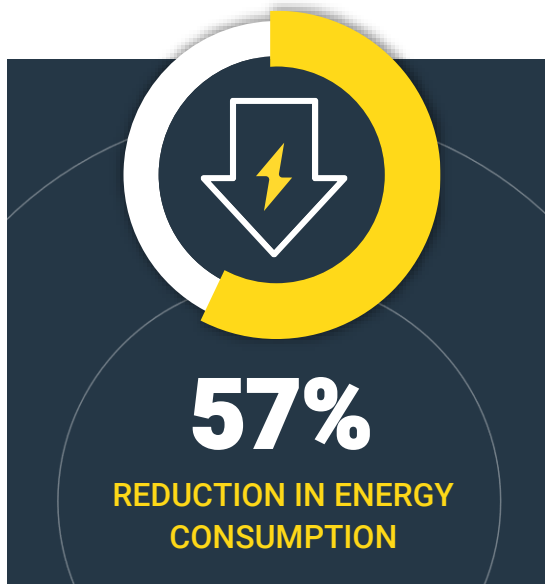

AI PC Lab: Your hub for innovation and insight

SHI's AI PC Lab allows customers to experience Snapdragon-powered devices firsthand. Your AI PCs should be tailored to your actual application architecture. That's why our lab offers hands-on evaluations of these solutions, with performance validation for generative AI and tests for energy efficiency. What's more, independent evaluations of Snapdragon devices indicate a **57% reduction in energy consumption**, making them ideal for organizations focused on sustainability. Come try them yourself!

Personalized assessments and actionable insights

Collaborate with our experts in your AI Readiness Assessment: a two-hour engagement led by SHI's applied AI advisory. During this educational and collaborative discussion, we'll evaluate your current systems and processes, identify potential gaps, and deliver actionable solutions to put you on a clear path to effective AI adoption.

Ready to unlock the full potential of AI-driven computing?

Connect now with your SHI account team for an onsite demo and discover how [Snapdragon's AI-driven devices](#) can transform your organization.